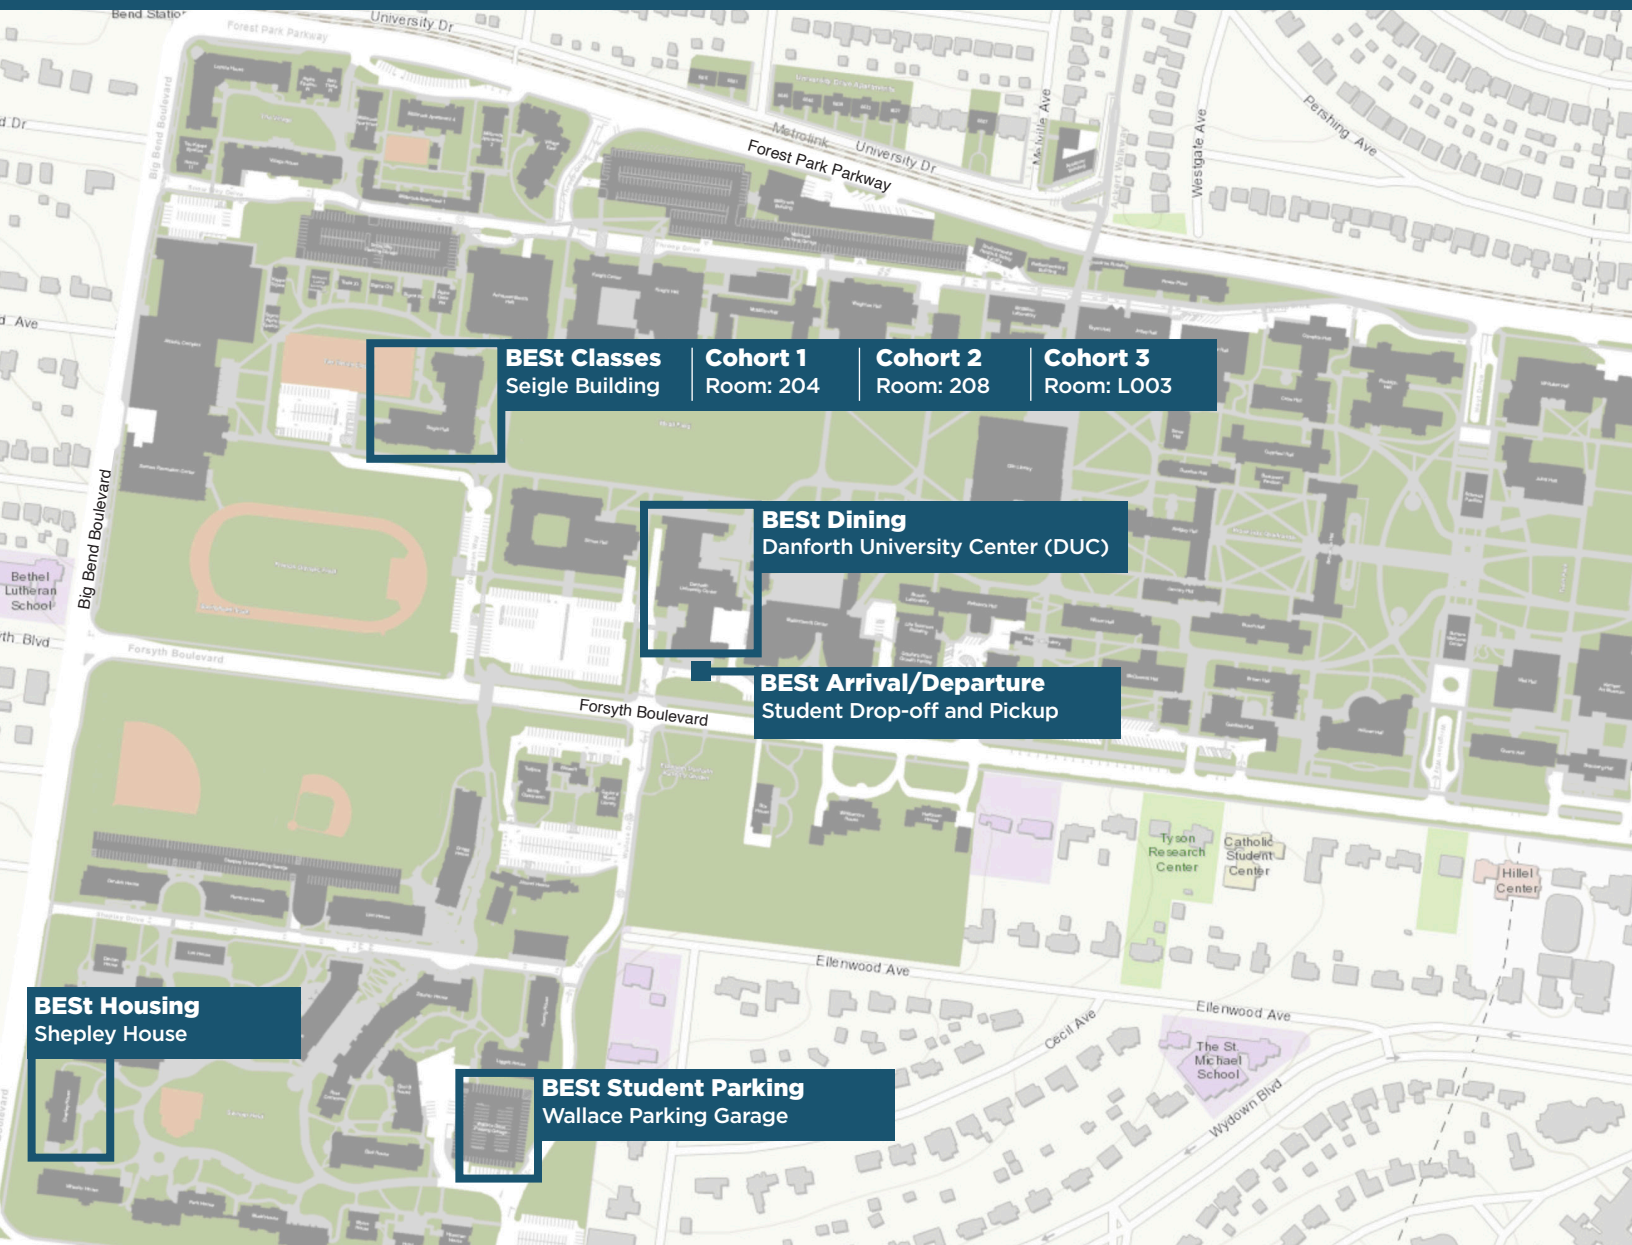

# GETTING AROUND BEST

The 2026 BEST Summer Program will take place on  
The Danforth Campus at Washington University in St. Louis.

## BEST Classes

All classes will take place  
in the Seigle Building.

## Dining On-Campus

Students will dine in the  
Danforth University Center (DUC).

## On-Campus Housing

Overnight students will reside  
in the Shepley House.

**BEST**  
Healthcare  
Institute